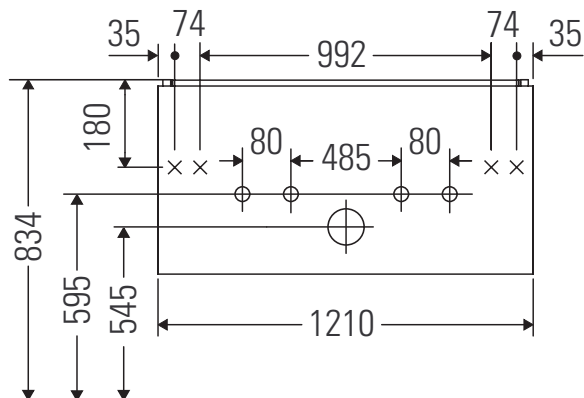

XSquare

XS 4074

Mounting instructions

W mm	X mm
17	834

ME by Starck # 233612 / # 236112..00

W mm	X mm
17	834

ME by Starck # 236112..24

Instructions for use