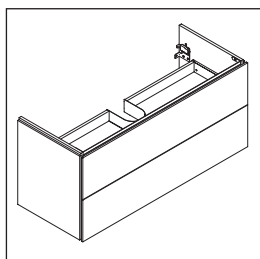

XSquare

XS 4074

Mounting instructions

W mm	X mm
17	834

ME by Starck # 233612 / # 236112..00

W mm	X mm
17	834

ME by Starck # 236112..24

Instructions for use