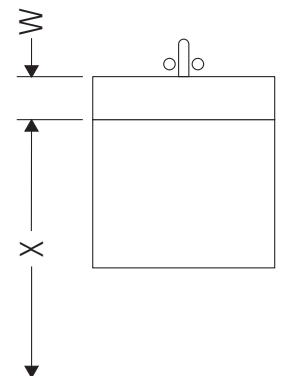

XSquare

XS 4074

Mounting instructions

W mm	X mm
17	834

ME by Starck # 233612 / # 236112..00

W mm	X mm
17	834

ME by Starck # 236112..24

Instructions for use