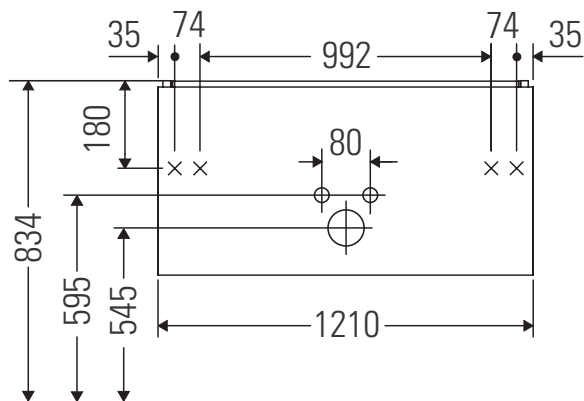

XSquare

XS 4074

Mounting instructions

W mm	X mm
17	834

ME by Starck # 233612 / # 236112..00

W mm	X mm
17	834

ME by Starck # 236112..24

Instructions for use