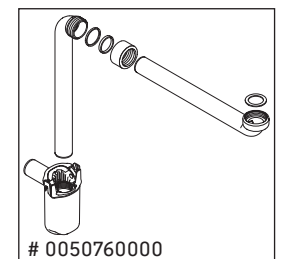

XSquare

XS 4074

Mounting instructions

W mm	X mm
17	834

ME by Starck # 233612 / # 236112..00

W mm	X mm
17	834

ME by Starck # 236112..24

Instructions for use