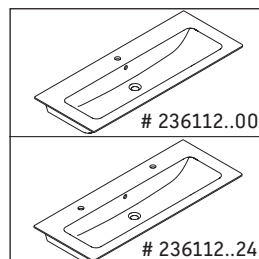

XSquare

XS 4074

Mounting instructions

W mm	X mm
17	834

ME by Starck # 233612 / # 236112..00

W mm	X mm
17	834

ME by Starck # 236112..24

Instructions for use