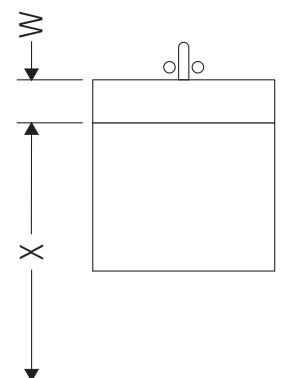

XSquare

XS 4074

Mounting instructions

W mm	X mm
17	834

ME by Starck # 233612 / # 236112..00

W mm	X mm
17	834

ME by Starck # 236112..24

Instructions for use